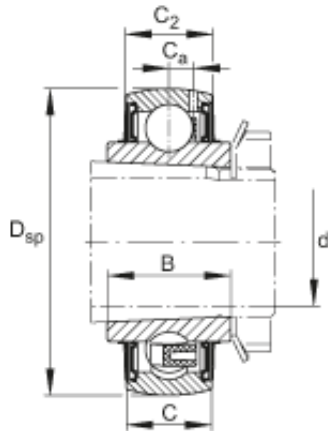

TRANSMISSIONS?BEARINGS EUROPE

FAG UK213 deep groove ball bearings

Bearing No. UK213

Size	60x120x65 mm
Bore Diameter	60 mm
Outer Diameter	120 mm
Width	65 mm
d	60 mm
D _{SP}	120 mm
B ₁	65 mm
B	40 mm
C	28 mm
C ₂	29,4 mm
C _a	8,2 mm
c	14 mm
d _{3 max}	85 mm
m	1,88 kg / Weight
m	0,56 kg / Weight adapter sleeve, complete
C _r	61000 N / Dynamic load rating (radial)
C _{0r}	40000 N / Static load rating (radial)
	H2313 / Adapter sleeve, complete
	A2313X / Designation, sleeve
	AN13 / Designation, locknut

UK213 Bearing 2D drawings and 3D CAD models