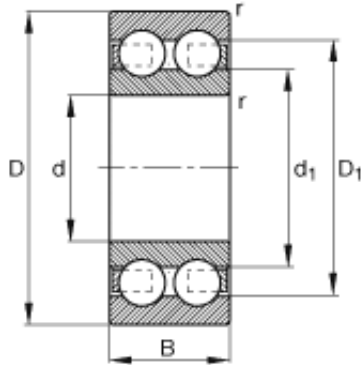

TRANSMISSIONS?BEARINGS EUROPE

FAG 4205-B-TVH deep groove ball bearings

Bearing No. 4205-B-TVH

Size	25x52x18 mm
Bore Diameter	25 mm
Outer Diameter	52 mm
Width	18 mm
d	25 mm
D	52 mm
B	18 mm
D ₁	44 mm
D _{a max}	46,4 mm
d ₁	34,7 mm
d _{a min}	30,6 mm
r _{a max}	1 mm
r _{min}	1 mm
m	0,166 kg / Weight
C _r	22900 N / Dynamic load rating (radial)
C _{0r}	15700 N / Static load rating (radial)
n _G	13100 1/min / Limiting speed
n _B	11200 1/min / Reference speed
C _{ur}	790 N / Fatigue limit load, radial

4205-B-TVH Bearing 2D drawings and 3D CAD models