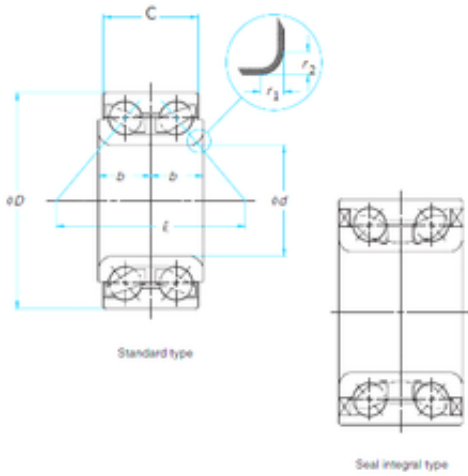

## FAG FW924 angular contact ball bearings

Bearing No. FW924

Size	38x72x40 mm
Bore Diameter	38 mm
Outer Diameter	72 mm
Width	40 mm
d	38 mm
D	72 mm
B	40 mm
C	40 mm

FW924 Bearing 2D drawings and 3D CAD models