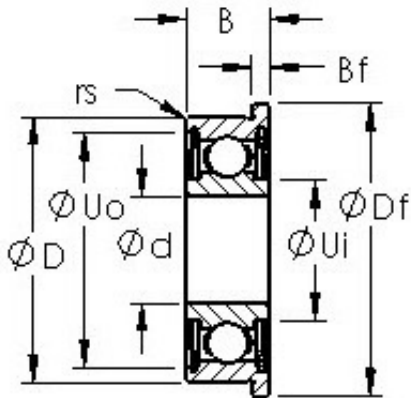

TRANSMISSIONS?BEARINGS EUROPE

AST SFR168ZZ deep groove ball bearings

Bearing No. SFR168ZZ

Bore Diameter	6,35 mm
Outer Diameter	9,525 mm
Width	3,175 mm
Bearing Type	Flanged Shielded
Bore Dia (d)	0.2500
Outer Dia (D)	0.3750
Width (B)	0.1250
Radius (min) (rs)	0.004
Flange Dia (Df)	0.4220
Flange Width (Bf)	0.036
Dynamic Load Rating (Cr)	71
Static Load Rating (Cor)	31
Max Speed (Grease) (X1000 RPM)	48
Max Speed (Oil) (X1000 RPM)	56
Max. Shaft Shoulder Dia. Inner (Ui)	0.3
Min. Housing Shoulder Dia., Outer (Uo)	0.348
Ball Qty	11
Ball Dia (Dw)	0.0394
Weight (g)	0.73
Precision	A1
Standard Clearance	K25
Material	Martensitic Stainless Steel

SFR168ZZ Bearing 2D drawings and 3D CAD models