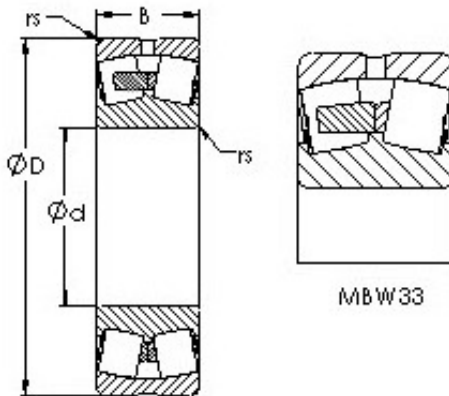

TRANSMISSIONS? BEARINGS EUROPE

AST 24140MBW33 spherical roller bearings

Bearing No. 24140MBW33

Size	200x340x140 mm
Bore Diameter	200 mm
Outer Diameter	340 mm
Width	140 mm
Bearing Type	straight bore, lube groove and holes
Bore Dia (d)	200.0000
Outer Dia (D)	340.0000
Width (B)	140.0000
Radius (min) (rs)	3.000
Dynamic Load Rating (Cr)	1,400,000
Static Load Rating (Cor)	2,385,000
Max Speed (Grease) (X000 RPM)	1
Max Speed (Oil) (X000 RPM)	1
Weight (g)	52,070.00
CAD Notice	Please contact AST Bearings to request a CAD Model for this part number.
Material	52100 Chrome steel, or equivalent

24140MBW33 Bearing 2D drawings and 3D CAD models