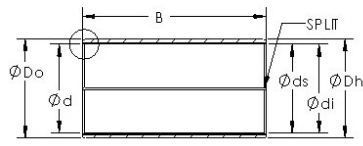

TRANSMISSIONS?BEARINGS EUROPE

AST AST850BM 2530 plain bearings

Bearing No. AST850BM 2530

Bore Diameter	25 mm
Outer Diameter	28 mm
Bearing Type	metal with bronze
Shaft Dia., Nominal (d)	25.0000
Shaft Size (ds) - 25 +0 / -0.033	25 +0 / 0.033
Housing Bore Dia. (Dh) - 28 +0.021 / -0	28 +0.021 / 0
Bearing Outside Diameter, Nominal(Do)	28.000
Bearing Bore after Mounting (di)	25 +0.161 / +0.020
Average Clearance (Cd)	0.1070
Wall Thickness (S3)	1.460
Bearing Length, Nominal (B)	30.000
Bearing Length Tolerance (B tol.) - +0 / -0.40	+0 / 0.40
OD Chamfer Length (Co)	0.700
ID Chamfer Angle (B deg.)	35
ID Chamfer Length (Ci)	0.500