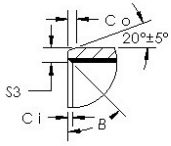

TRANSMISSIONS?BEARINGS EUROPE

AST AST850BM 2530 plain bearings

Bearing No. AST850BM 2530

Bore Diameter	25 mm
Outer Diameter	28 mm
Bearing Type	metal with bronze
Shaft Dia., Nominal (d)	25.0000
Shaft Size (ds) - 25 +0 / -0.033	25 +0 / 0.033
Housing Bore Dia. (Dh) - 28 +0.021 / -0	28 +0.021 / 0
Bearing Outside Diameter, Nominal(Do)	28.000
Bearing Bore after Mounting (di)	25 +0.161 / +0.020
Average Clearance (Cd)	0.1070
Wall Thickness (S3)	1.460
Bearing Length, Nominal (B)	30.000
Bearing Length Tolerance (B tol.) - +0 / -0.40	+0 / 0.40
OD Chamfer Length (Co)	0.700
ID Chamfer Angle (B deg.)	35
ID Chamfer Length (Ci)	0.500