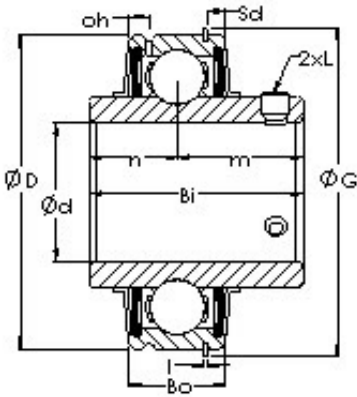

TRANSMISSIONS?BEARINGS EUROPE

AST ER204-12 bearing units

Bearing No. ER204-12

Bore Diameter	19,05 mm
Outer Diameter	47 mm
Bearing Type	Inch Size Bore Diameter
Bore Dia (d)	19.0500
Outer Dia (D)	47.0000
Outer Width (Bo)	16.0000
Inner Width (Bi)	31.0000
Dynamic Load Rating (Cr)	12,841
Static Load Rating (Cor)	6,668
Bearing Inner Race Width - Short Side (n)	12.7000
Bearing Inner Race Width - Extended Side (m)	18.3000
Bearing Collar Set Screw (L) - 1/4-28UNF	1/428UNF
Snap Ring Dia. (G)	52.5000
Snap Rinf Location (Sd)	2.3800
Snap Ring Thickness (l)	1.0700
Relubrication Hole Location (oh)	4.0000
Shaft Size (ds)	3/4
Weight (g)	217.72

ER204-12 Bearing 2D drawings and 3D CAD models