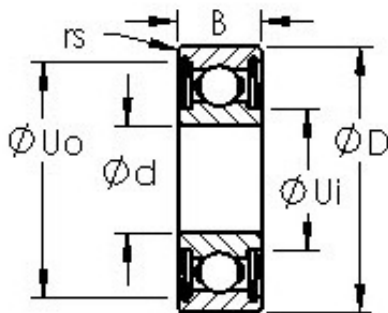

## AST 602XHZZ deep groove ball bearings

Bearing No. 602XHZZ

Size	2.5x8x4 mm
Bore Diameter	2,5 mm
Outer Diameter	8 mm
Width	4 mm
Bearing Type	Shielded
Bore Dia (d)	2.5000
Outer Dia (D)	8.0000
Width (B)	4.0000
Radius (min) (rs)	0.150
Dynamic Load Rating (Cr)	469
Static Load Rating (Cor)	142
Max Speed (Grease) (X1000 RPM)	60
Max Speed (Oil) (X1000 RPM)	71
Max. Shaft Shoulder Dia. Inner (Ui)	4.1
Min. Housing Shoulder Dia., Outer (Uo)	7.040
Ball Qty	6
Ball Dia (Dw)	1.5880
Weight (g)	0.85
Precision	A1
Standard Clearance	K25
Material	Martensitic Stainless Steel