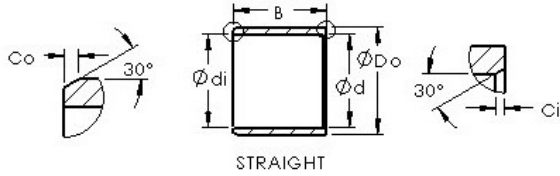

TRANSMISSIONS? BEARINGS EUROPE

AST ASTEPB 3236-20 plain bearings

Bearing No. ASTEPB 3236-20

Bore Diameter	32 mm
Outer Diameter	36 mm
Bearing Type	straight
Shaft Dia., Nominal (d)	32.0000
Bearing Outside Diameter, Nominal (Do)	36.000
Bearing Bore after Mounting (di) - 32.15	32.05
Bearing Length, Nominal (B)	20.000
OD Chamfer Length (Co)	1.200
ID Chamfer Angle (B deg.)	30
ID Chamfer Length (Ci)	0.500
Material	Molded plastic with self lubricating resins.