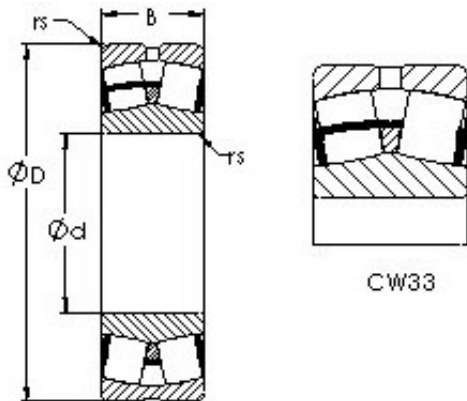

TRANSMISSIONS?BEARINGS EUROPE

AST 22238CC5S3W33 spherical roller bearings

Bearing No. 22238CC5S3W33

Size	190x340x92 mm
Bore Diameter	190 mm
Outer Diameter	340 mm
Width	92 mm
Bearing Type	straight bore, lube groove and holes
Bore Dia (d)	190.0000
Outer Dia (D)	340.0000
Width (B)	92.0000
Radius (min) (rs)	4.000
Dynamic Load Rating (Cr)	1,330,000
Static Load Rating (Cor)	2,040,000
Max Speed (Grease) (X000 RPM)	1
Max Speed (Oil) (X000 RPM)	1
Weight (g)	38,700.00
Material	52100 Chrome steel, or equivalent

22238CC5S3W33 Bearing 2D drawings and 3D CAD models