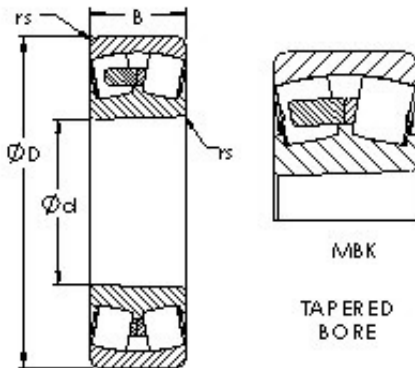

TRANSMISSIONS?BEARINGS EUROPE

AST 22209MBK spherical roller bearings

Bearing No. 22209MBK

Size	45x85x23 mm
Bore Diameter	45 mm
Outer Diameter	85 mm
Width	23 mm
Bearing Type	tapered bore
Bore Dia (d)	45.0000
Outer Dia (D)	85.0000
Width (B)	23.0000
Radius (min) (rs)	1.100
Dynamic Load Rating (Cr)	77,000
Static Load Rating (Cor)	87,500
Max Speed (Grease) (X1000 RPM)	4
Max Speed (Oil) (X1000 RPM)	6
Weight (g)	720.00
Material	52100 Chrome steel, or equivalent

22209MBK Bearing 2D drawings and 3D CAD models