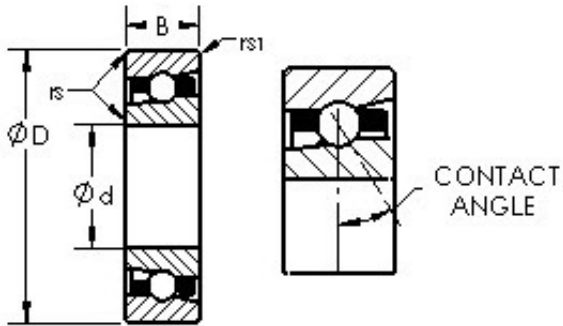

TRANSMISSIONS?BEARINGS EUROPE

AST H7020C/HQ1 angular contact ball bearings

Bearing No. H7020C/HQ1

Size	100x150x24 mm
Bore Diameter	100 mm
Outer Diameter	150 mm
Width	24 mm
Bearing Type	15 deg contact, high speed
Bore Dia (d)	100.0000
Outer Dia (D)	150.0000
Width (B)	24.0000
Radius (min) (rs)	1.500
Dynamic Load Rating (Cr)	45,400
Static Load Rating (Cor)	48,100
Max Speed (Grease) (X1000 RPM)	12
Max Speed (Oil) (X1000 RPM)	19
Radius (min) (rs1)	0.600
Material	52100 Chrome steel (or equivalent)

H7020C/HQ1 Bearing 2D drawings and 3D CAD models