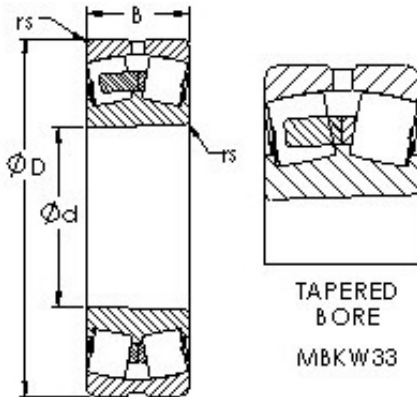

TRANSMISSIONS?BEARINGS EUROPE

AST 22214MBKW33 spherical roller bearings

Bearing No. 22214MBKW33

Size	70x125x31 mm
Bore Diameter	70 mm
Outer Diameter	125 mm
Width	31 mm
Bearing Type	tapered bore, lube groove & holes
Bore Dia (d)	70.0000
Outer Dia (D)	125.0000
Width (B)	31.0000
Radius (min) (rs)	1.500
Dynamic Load Rating (Cr)	145,000
Static Load Rating (Cor)	177,000
Max Speed (Grease) (X1000 RPM)	3
Max Speed (Oil) (X1000 RPM)	3
Weight (g)	1,910.00
Material	52100 Chrome steel, or equivalent

22214MBKW33 Bearing 2D drawings and 3D CAD models